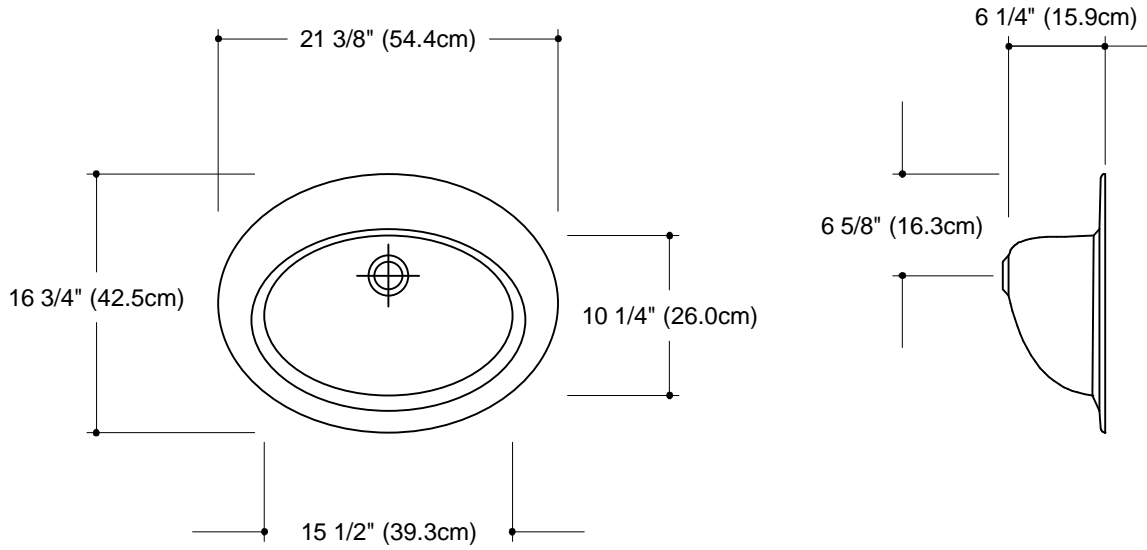

GRUBER SYSTEMS RESERVES THE RIGHT TO CHANGE THIS INFORMATION AT ANY TIME WITHOUT PRIOR NOTICE. ISSUED BY GRUBER SYSTEMS INC., 25636 AVENUE STANFORD, VALENCIA, CA 91355, USA. COPYRIGHT 2002

MOLD PART	CATALOG No.	DESCRIPTION
MALE	20058	108-LN MONTEREY
	20009MA / 01	ACCUSCAST BWL TEMP LN
FEMALE	400587	F-108-LN MONTEREY
	4005877	F-108-LN MONTEREY NO OVERFLOW
	40017MA	ACC ULFF LN
PERMANENT HATS	00233	PH-LN/ LNS
	00234	PH-LN/ LNS NO OVERFLOW
REUSABLE HATS	013615	RH-LN/ LNS
	013614	RH-LN/ LNS NO OVERFLOW
	013614UN	RH-LN/ LNS NO OVERFLOW UNTRIM
NAME	108 LN MONTEREY	
CAST WEIGHT	SCALE 1" = 1' 0"	DATE 8-30-02
		PAGE No. BF-28